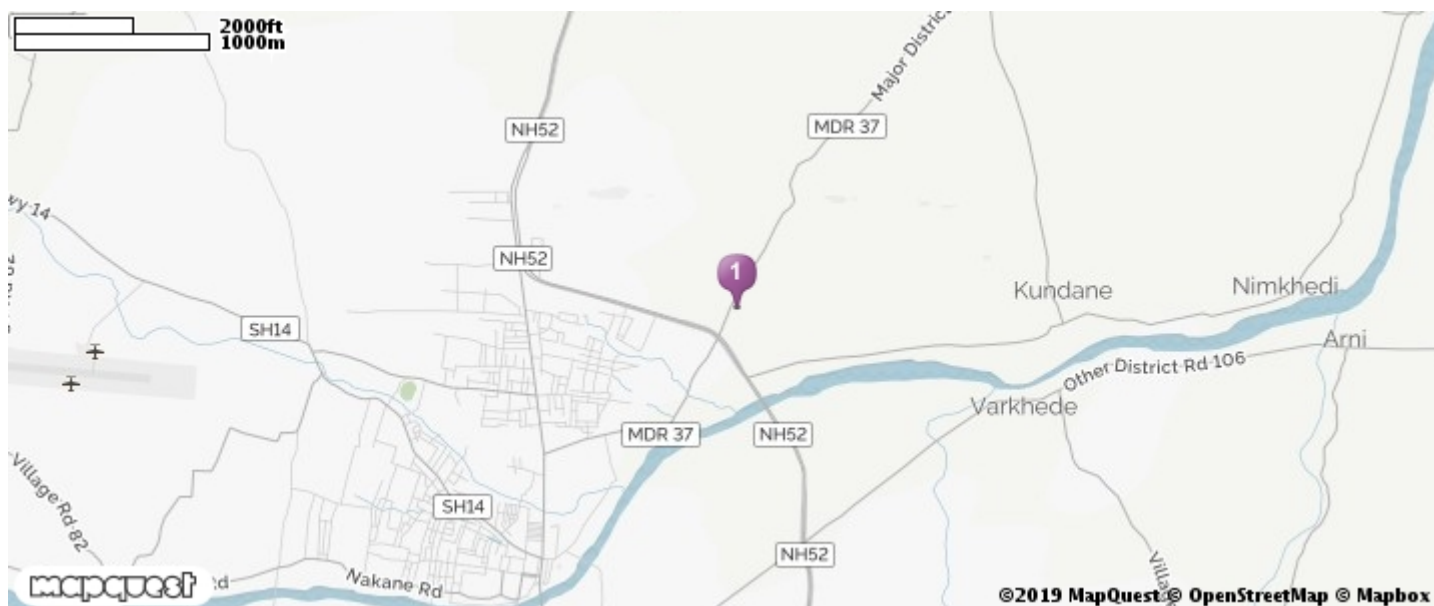

Plot for sale at Near Hotel nine, Biladi Road

Dhule, Biladi Road, Hotel Nine

20.931320020068434, 74.79318510525599

Plot for sale @ serveno _90 deopurPlot : 5100 sqftRate : Rs. 450 sqftPrice : Rs. 24 LakhContact : +91 8482966935Sr .no. 90 plot no.12, Near hotel nine. Starch factoryHome Loan & Personal Loan : 7499868171

Overview

Purpose:For Sale	Plot or Land Size:5100sq-ft / acer	Buildup Size:sq-ft
Price/Rate:Rs.450 per sq-ft	Price:	Rent price:$
Bedrooms:	Bathrooms:	Zip code:
Price:Rs. 24 Lakh	Floor Number:	Construction Year: